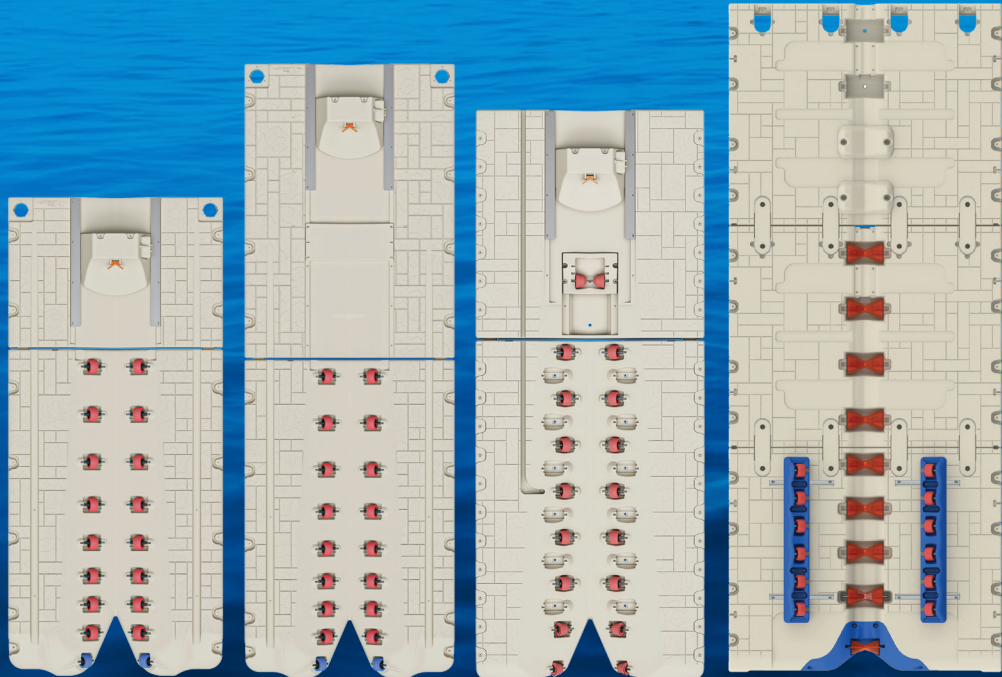

# BOAT PORTS

/ MODEL	/ PRO 170	/ PRO 220	/ PRO 8	/ EXTREME X24
/ SIZE	17' L X 7.5' W	22' L X 7.5' W	20' L X 8' W	24' L X 10' W
/ WT CAPACITY	2,400 lbs.	2,800 lbs.	4,000 lbs.	8,000 lbs.
/ COMPATIBILITY	SeaDoo Switch® Boats up to 16'	SeaDoo Switch® Boats up to 22'	Boats up to 20'	Boats up to 32'
/ POWER LAUNCH ASSIST OPTION	✓	✓	✓	✓
/ CANOPY OPTION	✓	✓	✓	✓
/ SIDE MOUNT CAPABILITY	✓	✓	✓	
/ SIDE EXTENSION OPTION	✓	✓	✓	
/ BUOYANCY BOOSTER OPTION	✓	✓	✓	✓
/ BOW STOP	Adjustable	Adjustable	Adjustable	Optional bow stop comes with Power Launch Assist