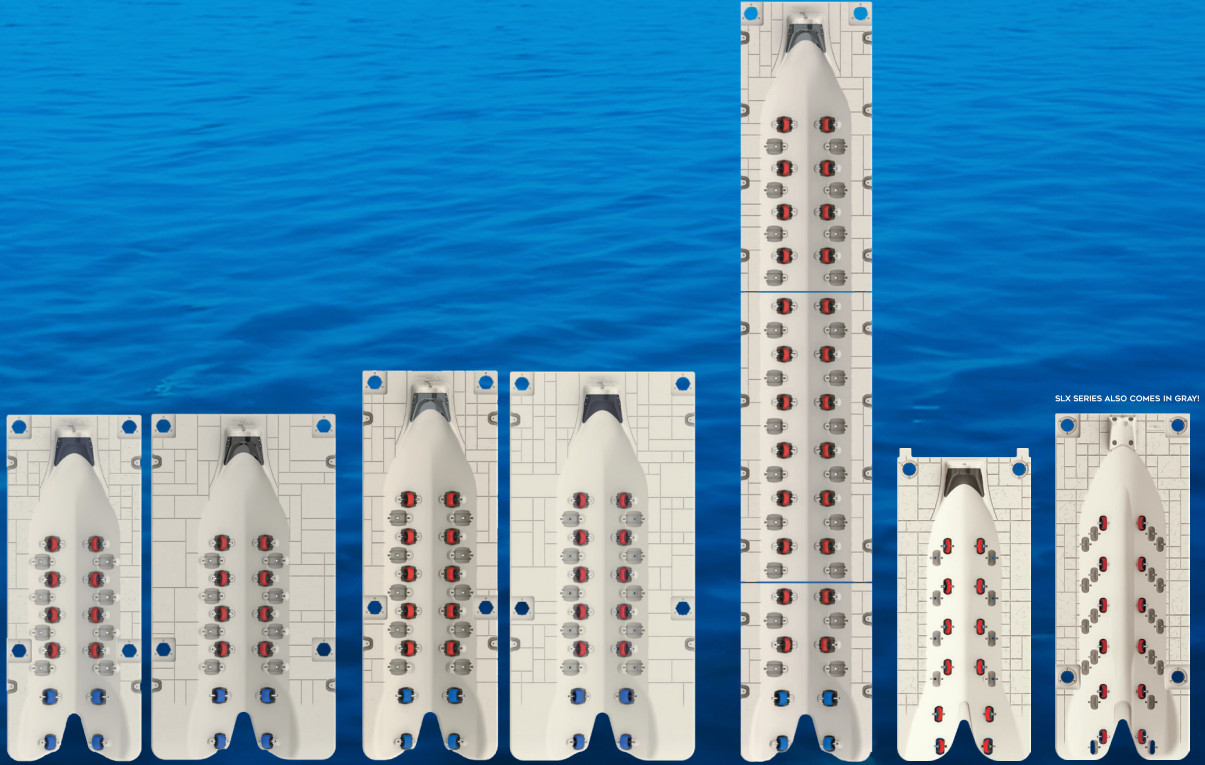

# Wave Armor

## PWC PORTS

/ MODEL	/ PRO 5 & 6	/ PRO WB	/ PRO MAXX 5 & 6	/ PRO MAXX WB	/ PRO INLINE	/ SPORT	/ SLX 5 & 6
/ SIZE	5 150" L x 59" W 6 150" L x 72" W	150" L x 80" W	5 168" L x 59" W 6 168" L x 72" W	168" L x 80" W	324" L x 58" W	132" L x 59" W	5 152" L x 59" W 6 152" L x 72" W
/ WT CAPACITY	5 1,500 lbs. 6 1,800 lbs.	2,250 lbs.	5 1,650 lbs. 6 1,950 lbs.	2,500 lbs.	3,200 lbs.	700 lbs.	5 1,500 lbs. 6 1,800 lbs.
/ COMPATIBILITY	2-3 Person PWC	2-3 Person PWC	3 Person PWC	3 Person PWC	Multiple PWCs	1-2 Person PWC	2-3 Person PWC
/ CANOPY OPTION	✓	✓	✓	✓	✓		
/ PORT TO PORT OPTION	✓	✓	✓	✓			✓
/ SIDE MOUNTING OPTION	✓	✓	✓	✓	✓		✓
/ SIDE EXTENSION OPTION	✓	✓	✓	✓	✓		✓
/ BUOYANCY BOOSTER OPTION	✓	✓	✓	✓	✓		✓
/ BOW STOP	Molded-in with rubber pad	Molded-in with rubber pad	Molded-in with rubber pad	Molded-in with rubber pad	Molded-in with rubber pad	Molded-in with rubber pad	Bolted on
/ STAINLESS STEEL CLIP & CHAIN	✓	✓	✓	✓	✓	✓	Sold separately