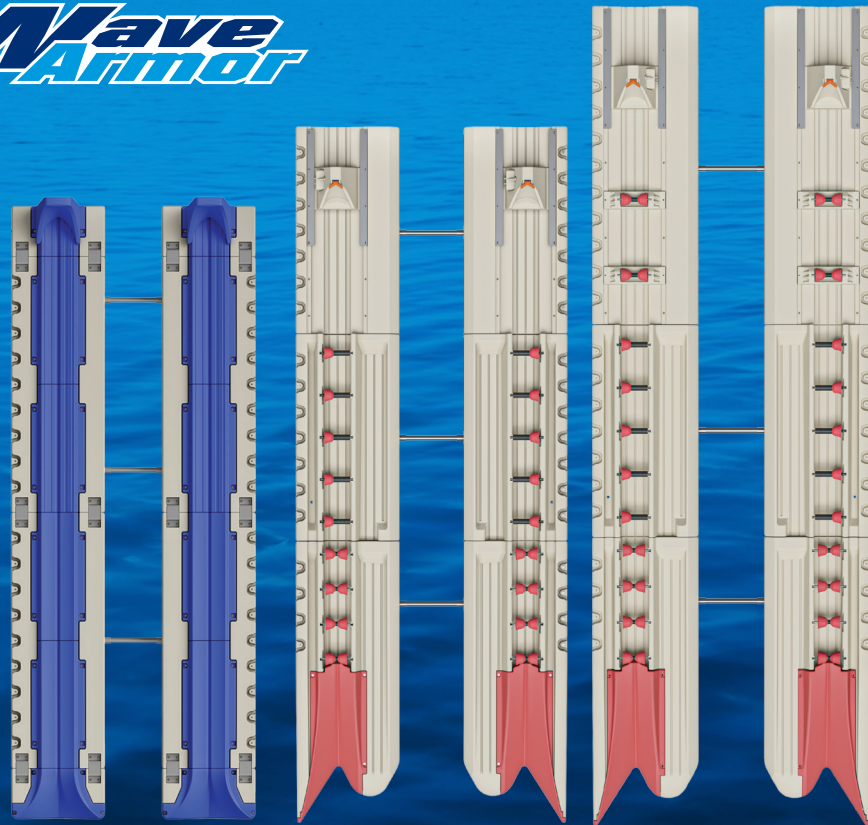

# PONTOON LIFT & PORTS

**Wave  
Armor**

| / MODEL                      | / PRO AIR PONTOON LIFT        | / PRO PONTOON                 | / PRO MAXX PONTOON            |
|------------------------------|-------------------------------|-------------------------------|-------------------------------|
| / SIZE                       | 24' L X 10.16' W              | 27' L X 8.5' W                | 31' L X 8.5' W                |
| / WT CAPACITY                | 4,800 lbs.                    | 4,800 lbs.                    | 5,400 lbs.                    |
| / COMPATIBILITY              | Pontoons & Tritoons up to 24' | Pontoons & Tritoons up to 25' | Pontoons & Tritoons up to 29' |
| / POWER LAUNCH ASSIST OPTION |                               | ✓                             | ✓                             |
| / CANOPY OPTION              | ✓                             | ✓                             | ✓                             |
| / SIDE MOUNT CAPABILITY      |                               | ✓                             | ✓                             |
| / SIDE EXTENSION OPTION      | ✓                             | ✓                             | ✓                             |
| / BUOYANCY BOOSTER OPTION    |                               | ✓                             | ✓                             |
| / BOW STOP                   | Adjustable                    | Adjustable                    | Adjustable                    |